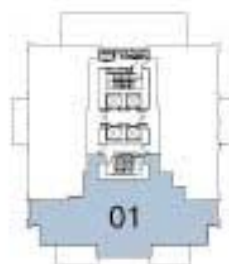

Landmark Levels

Floors 31 and 32:

Landmark Levels

Floor 31 - 32

Three Bedroom plus Den

Suite 2640 sq.ft. Balconies 362 sq.ft. Total 3002 sq.ft (approx.)

3201*

3101

* Balcony size vary

Landmark Levels

Floor 31 - 32

Three Bedroom plus Den

Suite 1999 sq.ft. Balconies 640 sq.ft. Total 2639 sq.ft (approx.)

3202*

3102

* Floor plan & Balcony size vary

Landmark Levels

Floor 31 - 32

Three Bedroom plus Den

Suite 2079 sq.ft. Balconies 640 sq.ft. Total 2719 sq.ft (approx.)

3203 *

3103

* Floor plan & Balcony size vary