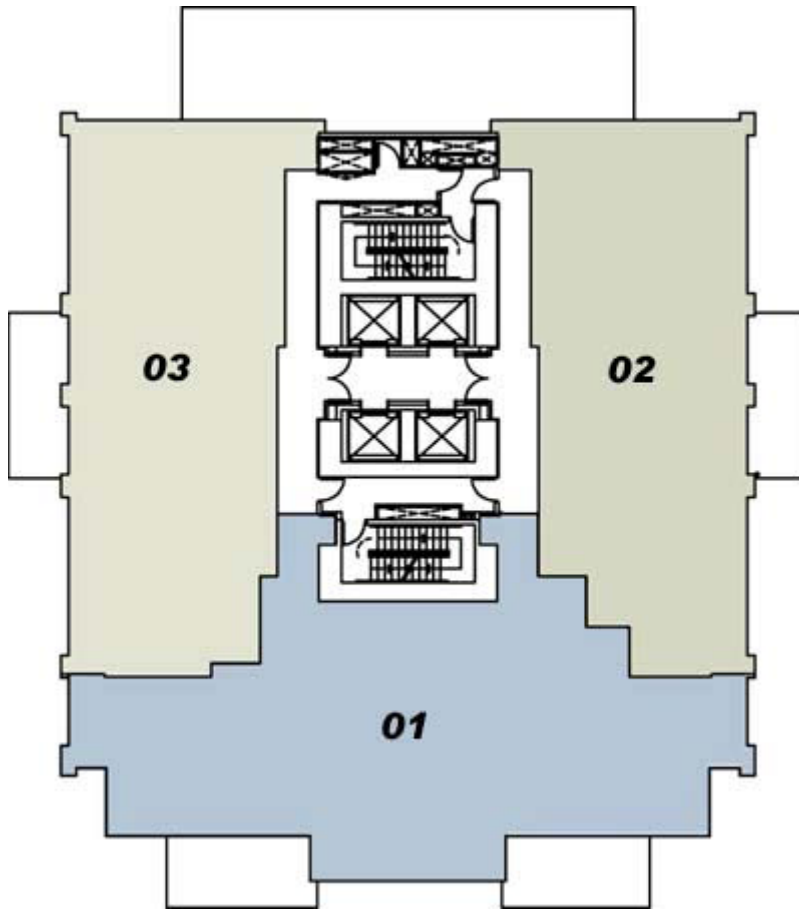

Landmark Levels

Floors 31 and 32:

Landmark Levels

Floor 31 - 32

Three Bedroom plus Den

Suite 2640 sq.ft. Balconies 362 sq.ft. Total 3002 sq.ft (approx.)

3201*

3101

* Balcony size vary

Landmark Levels

Floor 31 - 32

Three Bedroom plus Den

Suite 1999 sq.ft. Balconies 640 sq.ft. Total 2639 sq.ft (approx.)

3202*

3102

* Floor plan & Balcony size vary

Landmark Levels

Floor 31 - 32

Three Bedroom plus Den

Suite 2079 sq.ft. Balconies 640 sq.ft. Total 2719 sq.ft (approx.)

3203 *

3103

* Floor plan & Balcony size vary