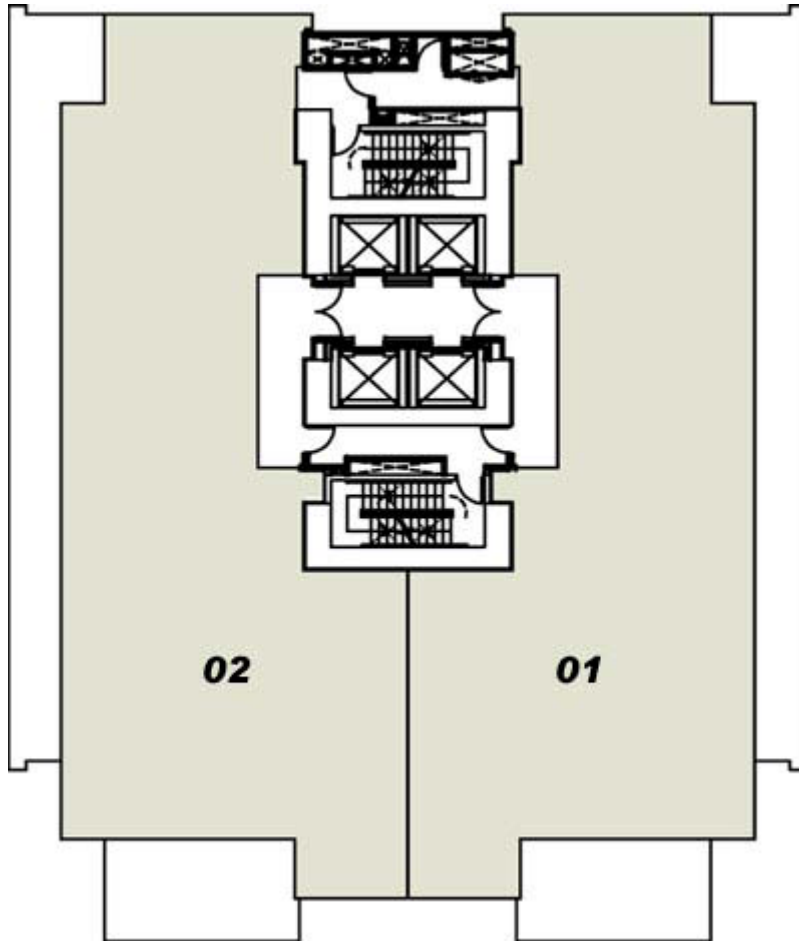

Landmark Levels

Floor 33:

Pinnacle Levels

Floor 33 - 34

Three Bedroom plus Family Room

Suite 2961 sq.ft. Balconies 831 sq.ft. Total 3792 sq.ft (approx.)

3402*

3302

* Balcony size vary

Pinnacle Levels

Floor 33 - 34

Three Bedroom plus Den

Suite 2961 sq.ft. Balconies 831 sq.ft. Total 3792 sq.ft (approx.)

3401*

3301

* Balcony size vary